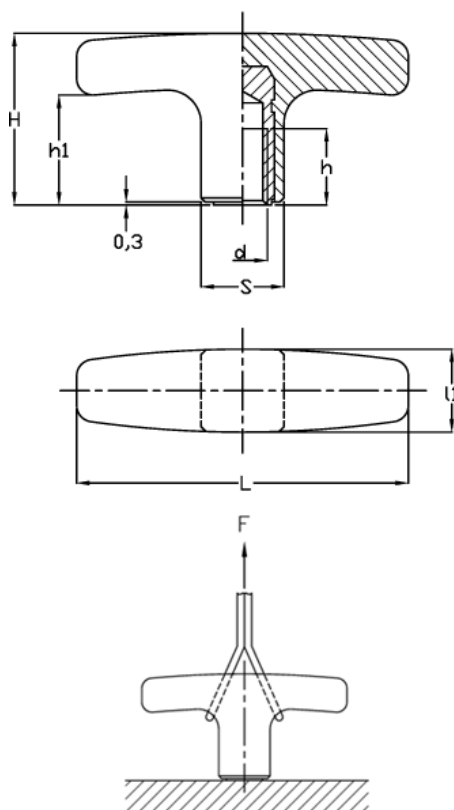

Data Sheet

Article number: 2304032460
Description: Handle 32460
L.652/80 B-M12, Black

Measures

d 6H = M12
 F (N) = 7000
 h = 18
 H = 41
 h_1 = 26.0
 L = 80
 l_1 = 20
 S = 20x20